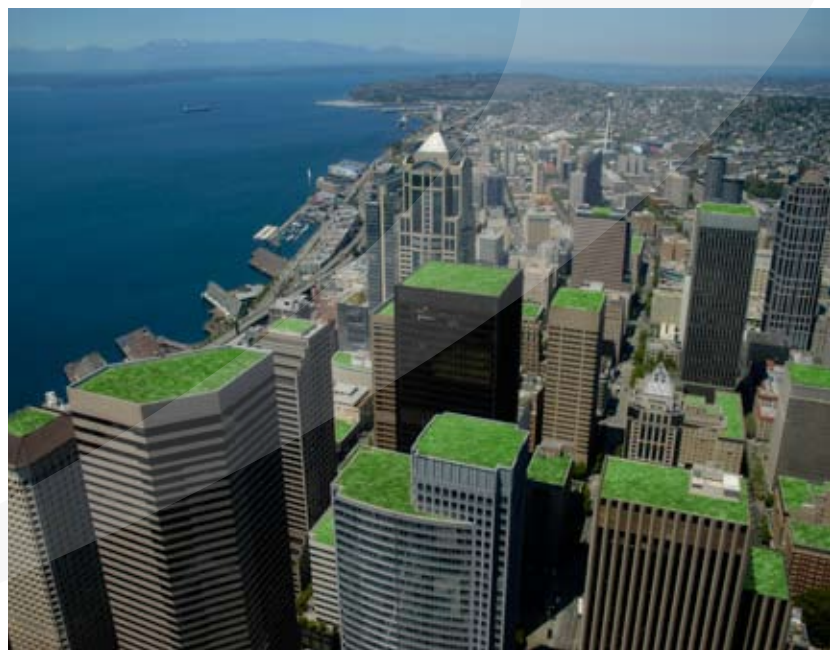

“Greening the City”

Desso artificial turf only on sports fields? Not any more. Responding to the increasing demand for evergreen lawns, Desso Sports Systems has introduced Desso BuenaVista artificial grass: the new product range for municipal green areas and private use. With BuenaVista, you can create an attractive cityscape, a garden that's easy to maintain, or a stylish roof patio in a flash.

Many cities and towns have seen the advantage of using artificial grass to make their streets more attractive. The possibilities are endless: town squares, parks, playgrounds, grass along roadways and tramlines, roundabouts, airports, industrial estates... Not only does public space get a permanent appearance, but maintenance costs are reduced significantly, too. No mowing is required, no watering during hot weather, and no pesticides either.

The Desso BuenaVista products are also of interest for private homes. The grass has the appearance of a perfectly maintained lawn, in all seasons, and solves the problem of shady corners and areas around swimming pools...in fact all the places where natural grass grows poorly, if at all. Desso BuenaVista gives roof patio areas an instant uplift and creates the perfect low maintenance garden for those who like a garden, but either do not have the time, or are not able to maintain it.

Adds colour to your surroundings

- urban renewal, even in places where grass doesn't grow
- not affected by weather or season (winter and summer, the look is the same)
- unique impact on the surroundings: logos, colour combinations, ...

Instant overhaul

- installation is fast & easy on all types of surfaces
- an immediate & lasting green result
- limited maintenance vs. natural grass

Durable and environmentally friendly investment